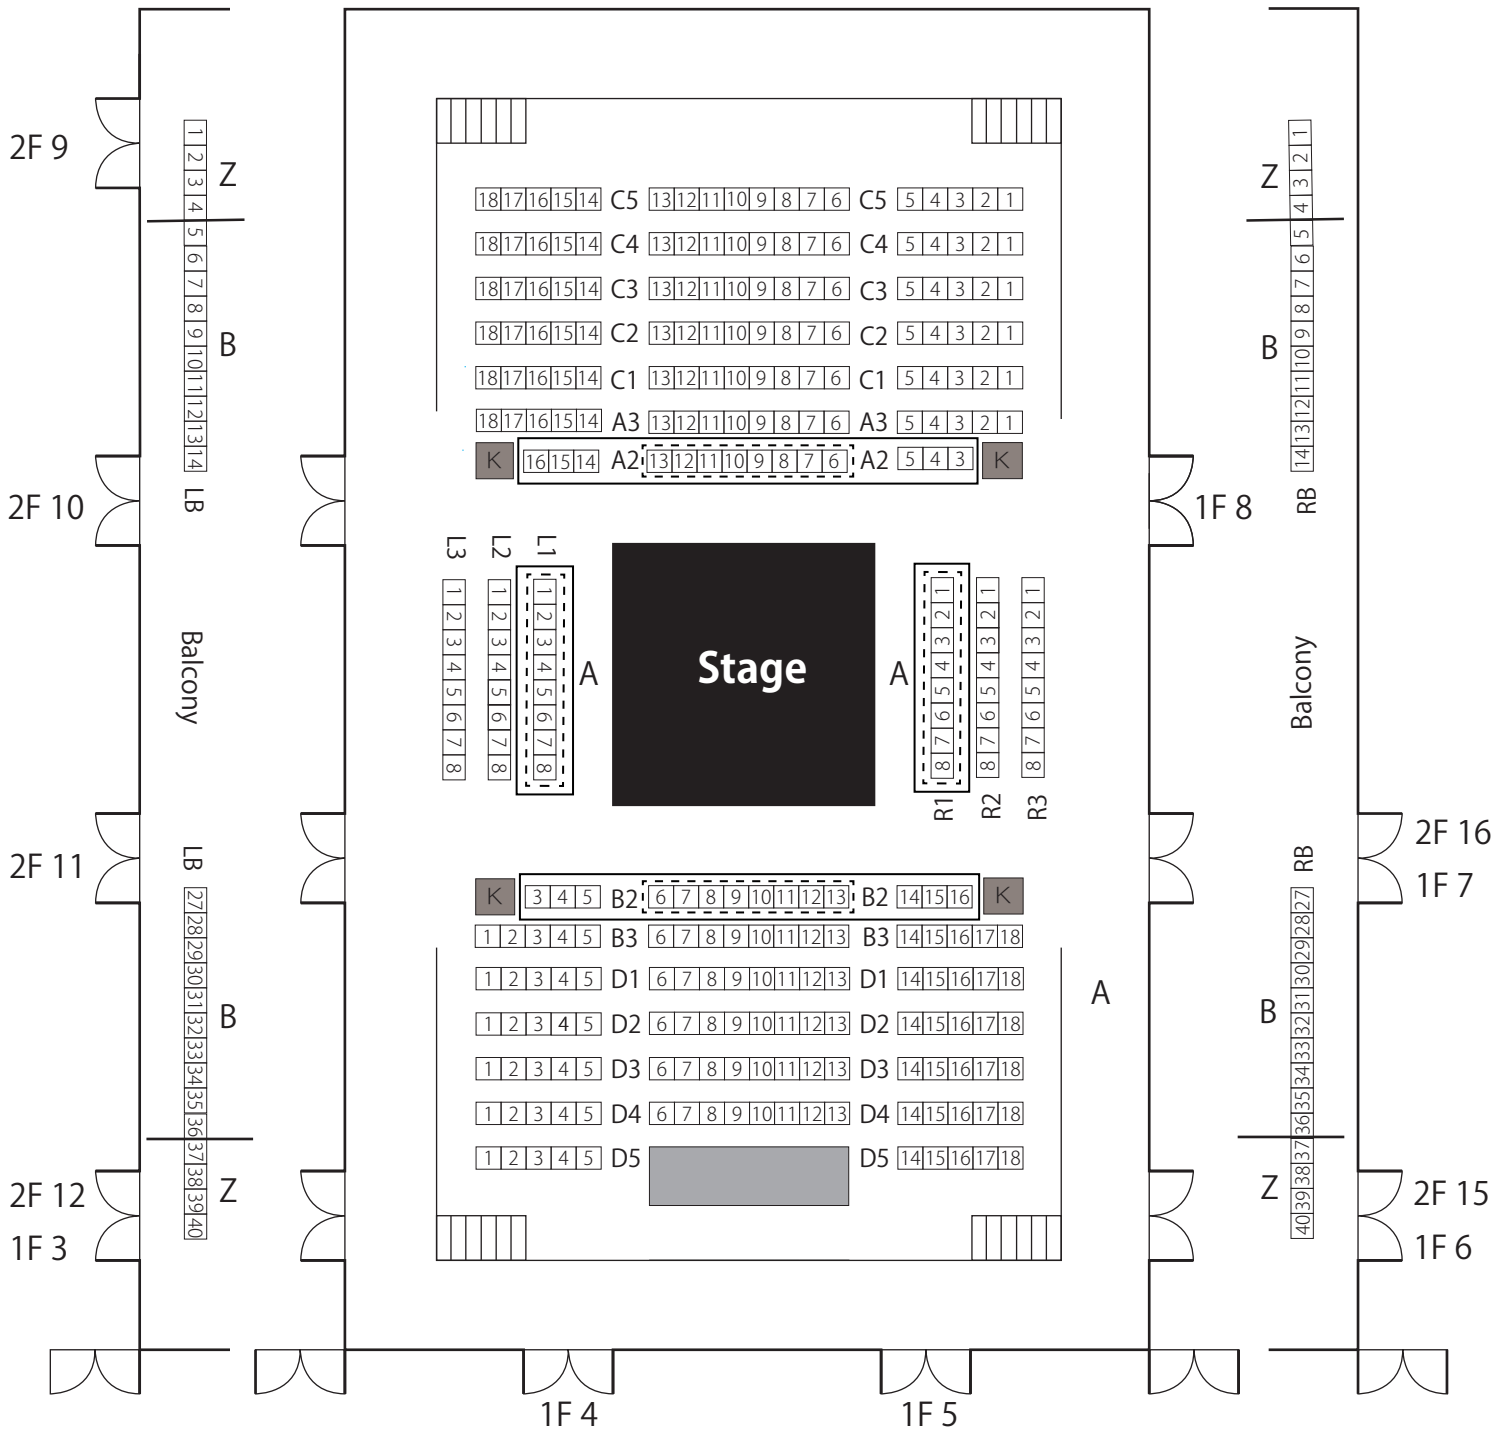

Mogura ga 3,000 atsumatte

☐ : wheelchair seat

※ ☐ child priority area

☐ child priority area for weekday soirees