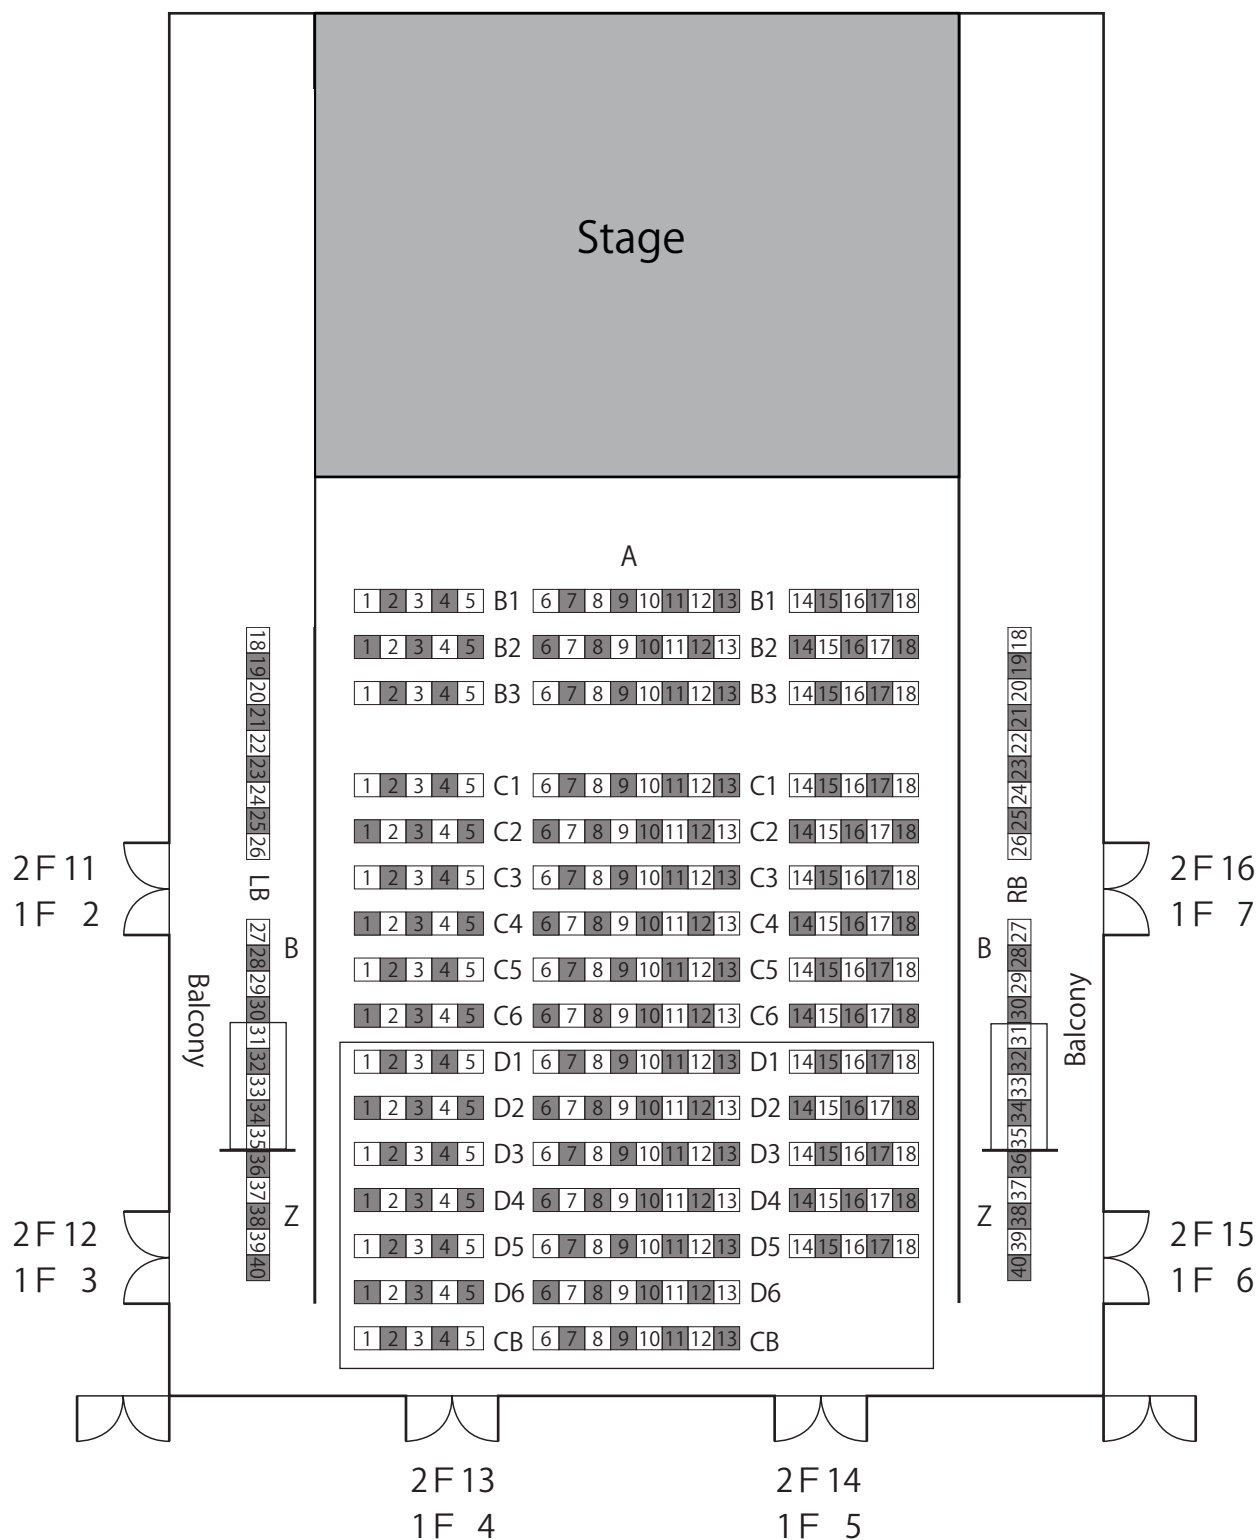

The Night of Wishes or The Satanarchaeolidealcoholish Notion Potion

White seats(□) : Available

Gray seats(■) : Unavailable in order to maintain social distance

As the Tokyo metropolitan government has eased restrictions concerning COVID-19, the New National Theatre, Tokyo will be increasing the number of seats available from 100 to 165. Nevertheless, those buying tickets for seats indicated within the □ mark should be aware that these seats will be made unavailable and tickets will be refunded if situations change and "step 2" restrictions are re-applied.