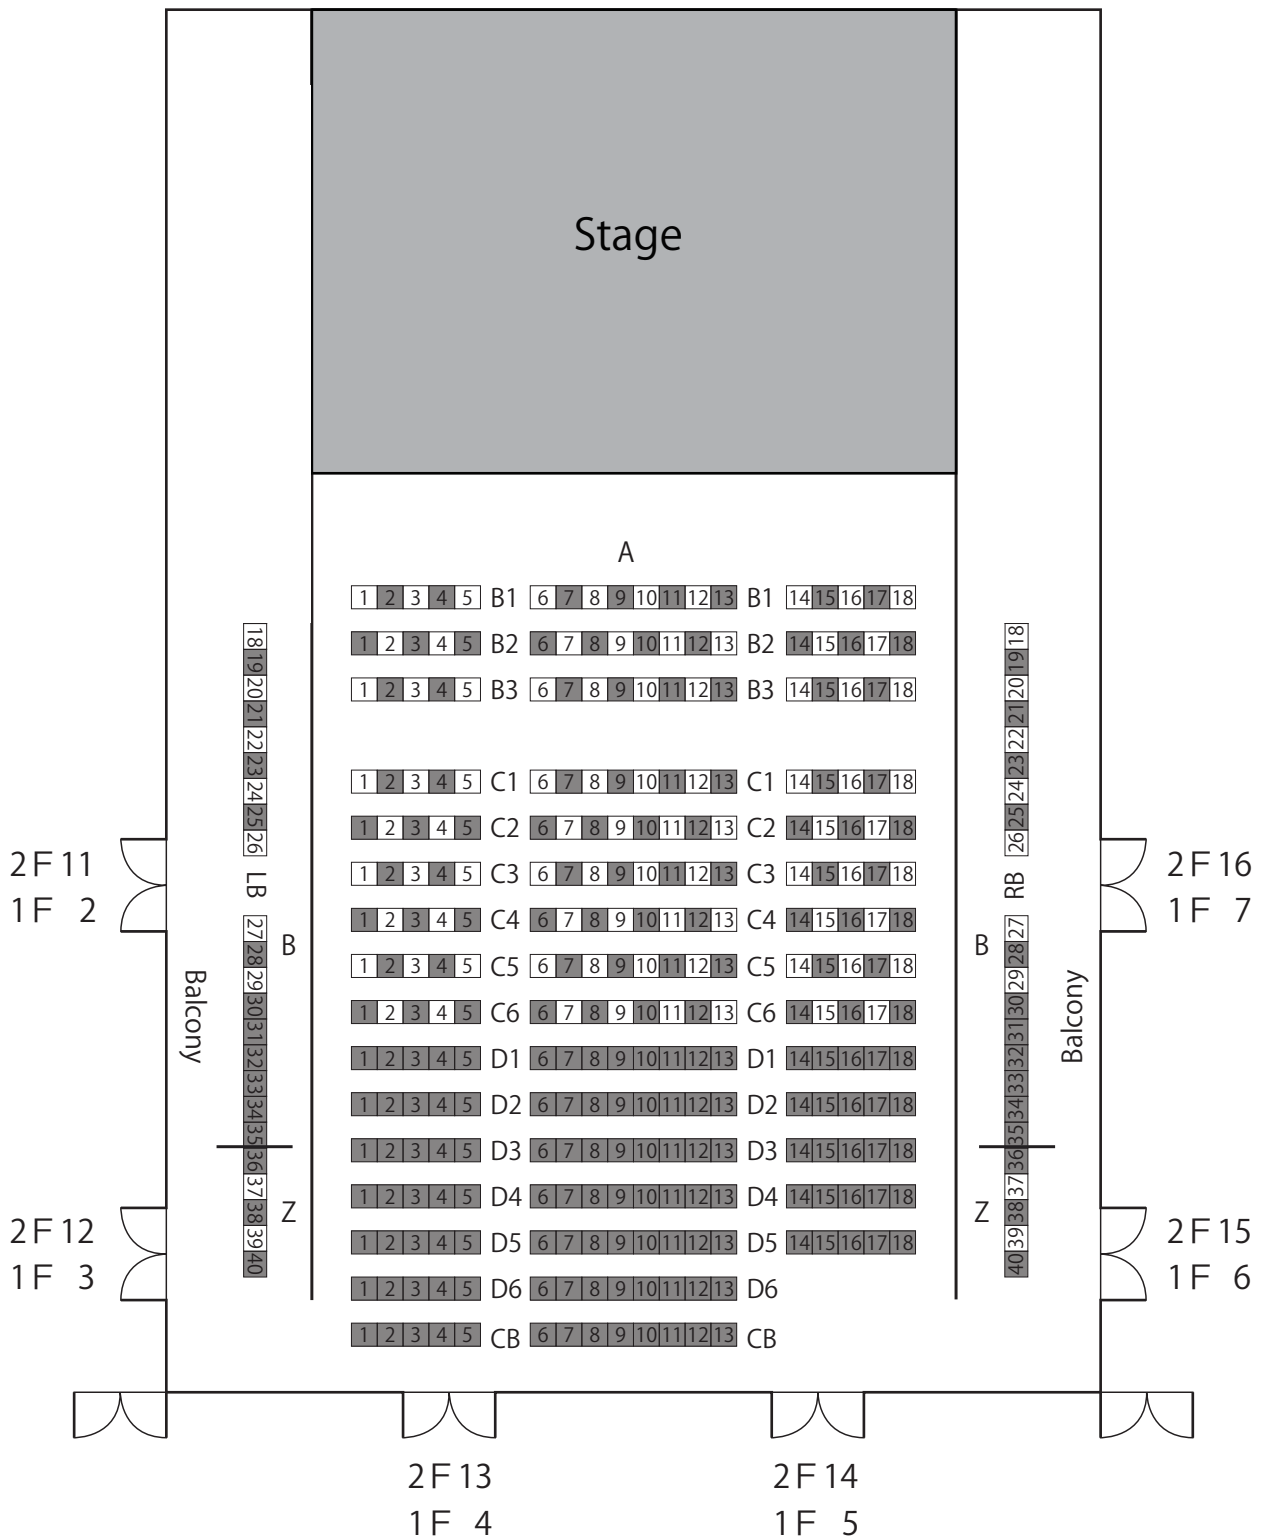

The Night of Wishes or The Satanarchaeolidealcoholish Notion Potion

White seats(□) : Available

Gray seats(■) : Unavailable in order to maintain social distance