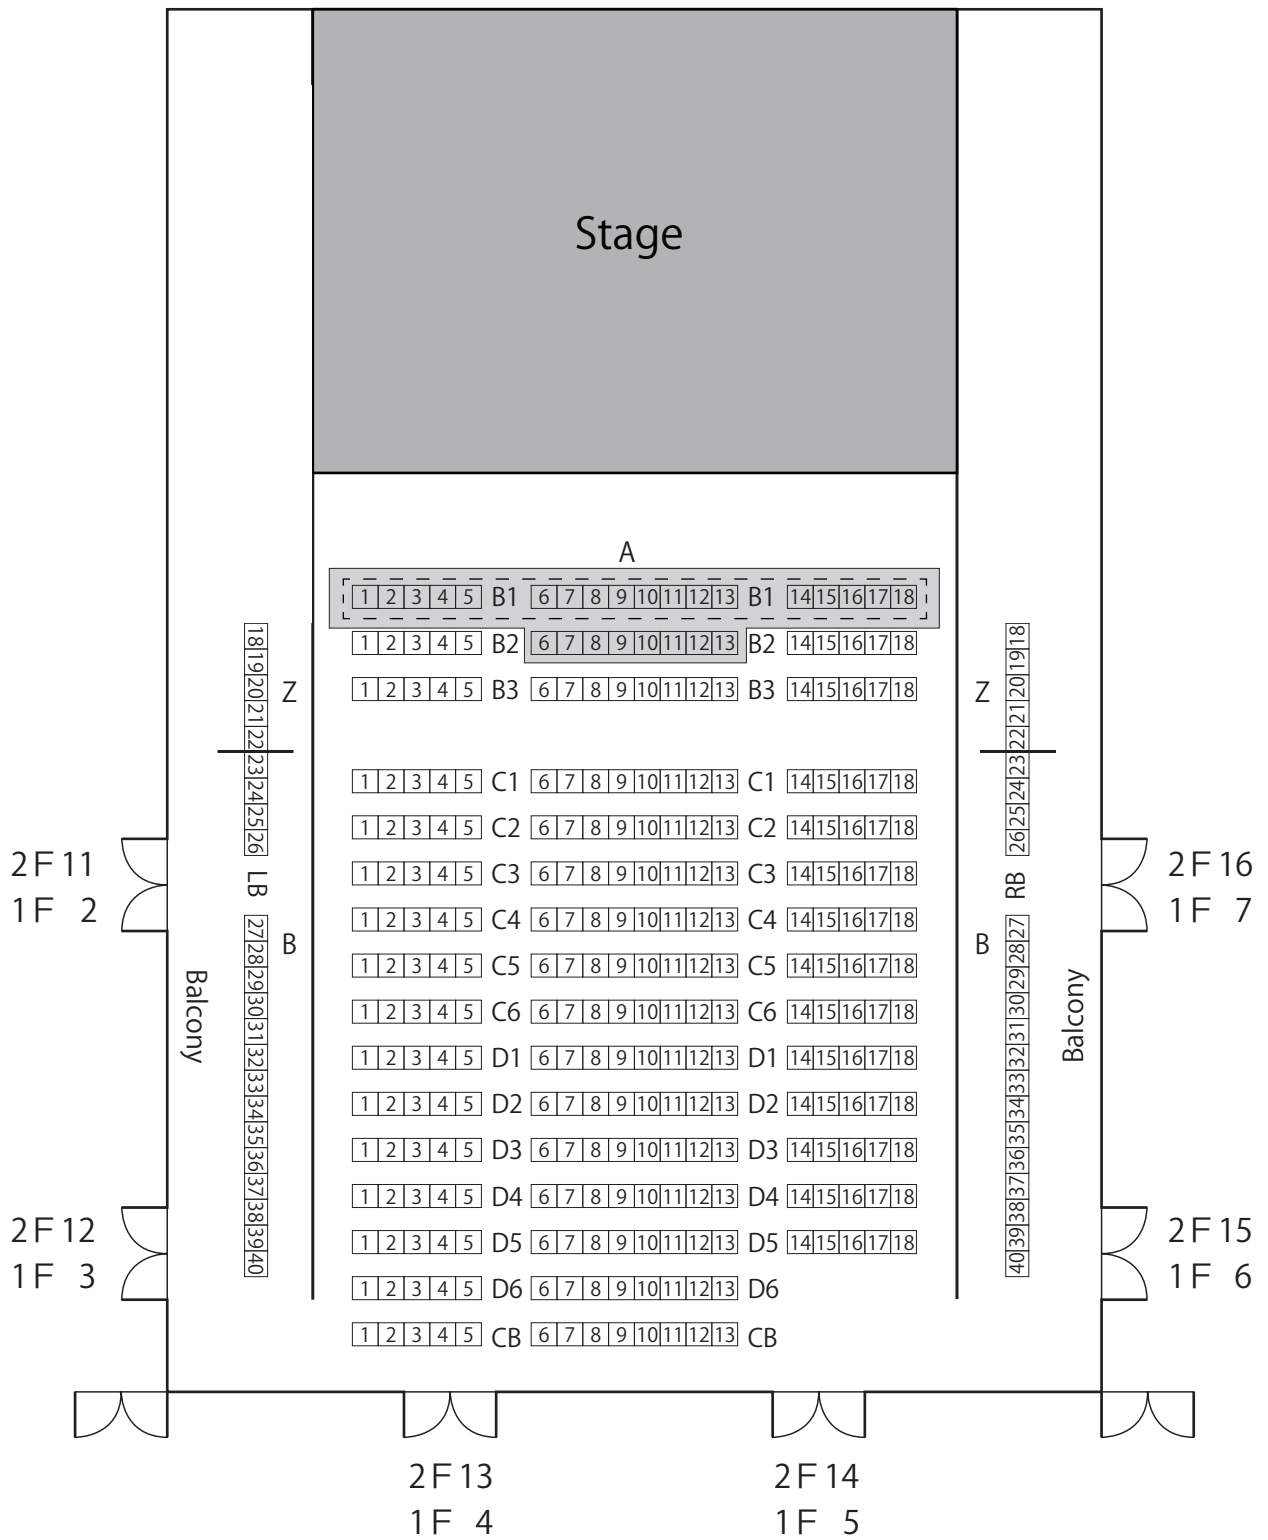

* If the government guidelines concerning capacity limits are tightened, it is possible that we will suspend the sales of tickets.

Peter and the Starcatcher

※ child priority area
 (child priority area for weekday)