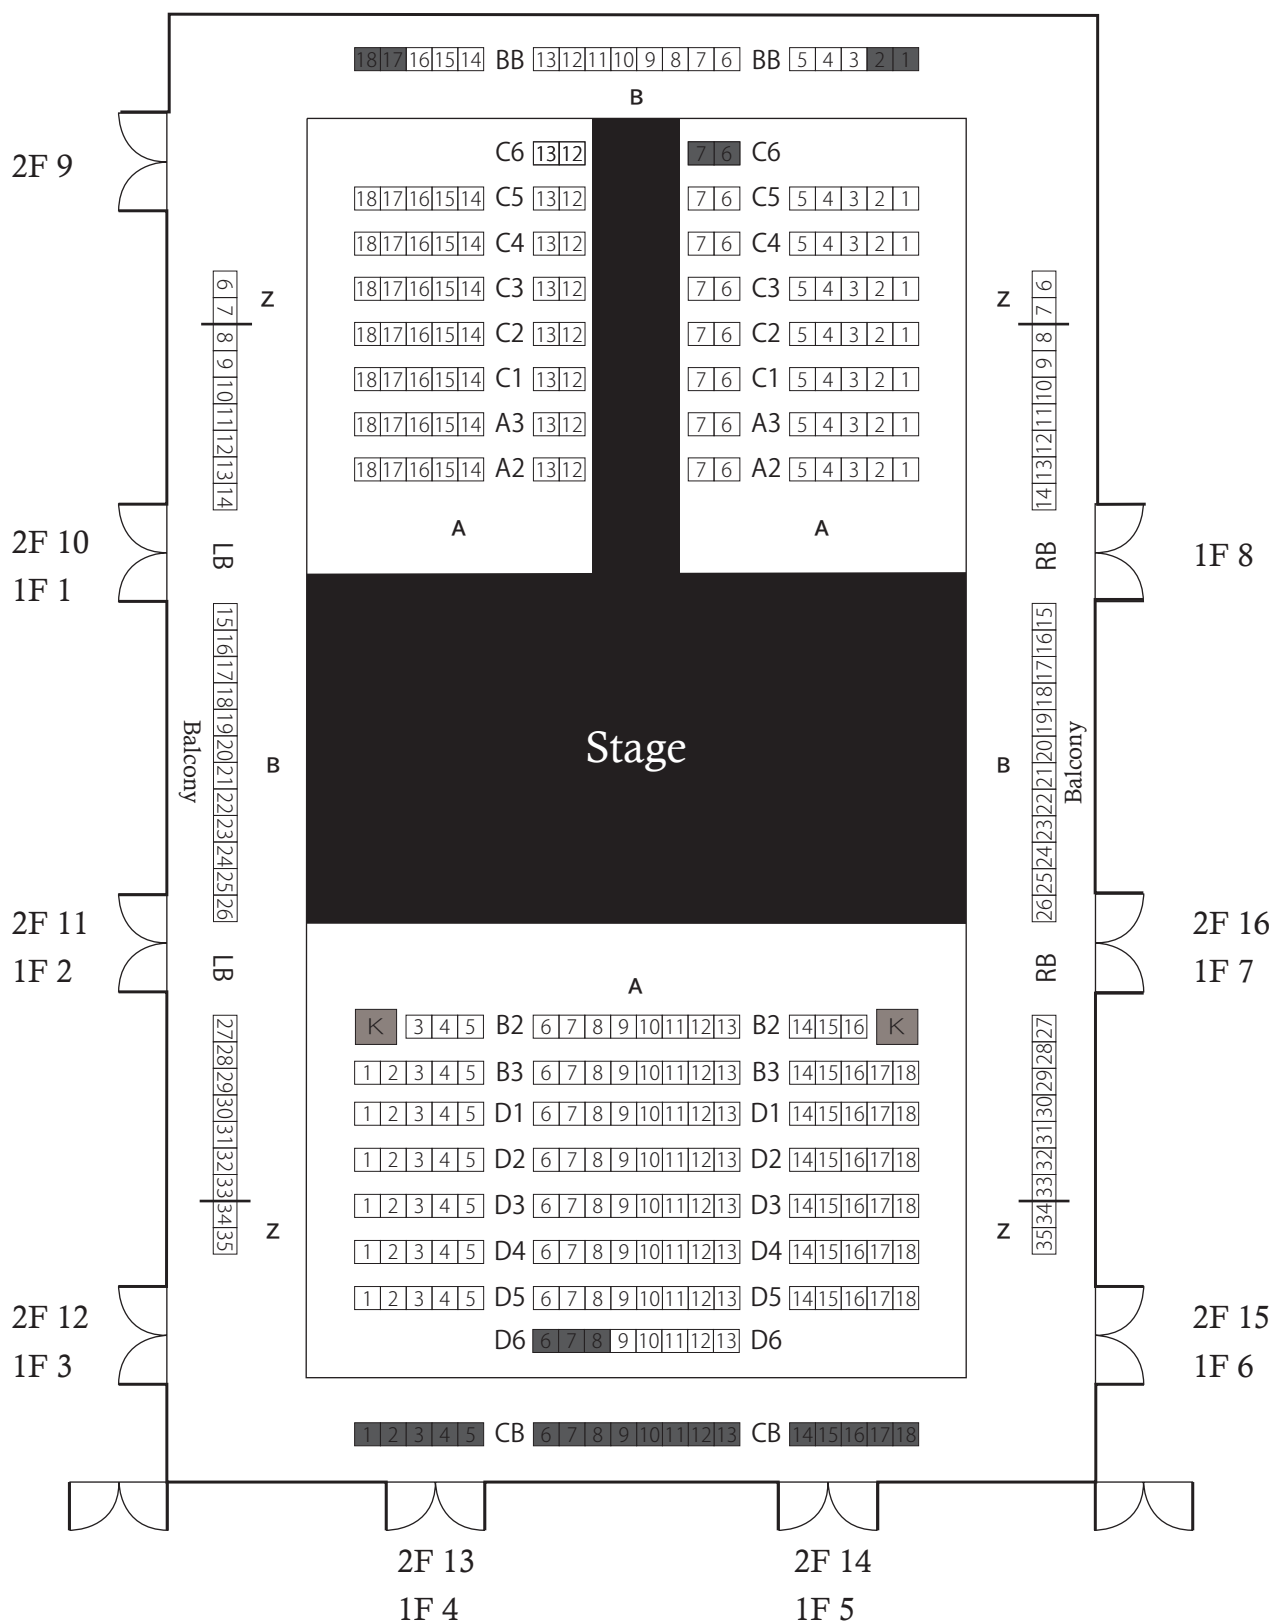

In the Burning Darkness

K : wheelchair seat

* If the government guidelines concerning capacity limits are tightened, it is possible that we will suspend the sales of tickets.