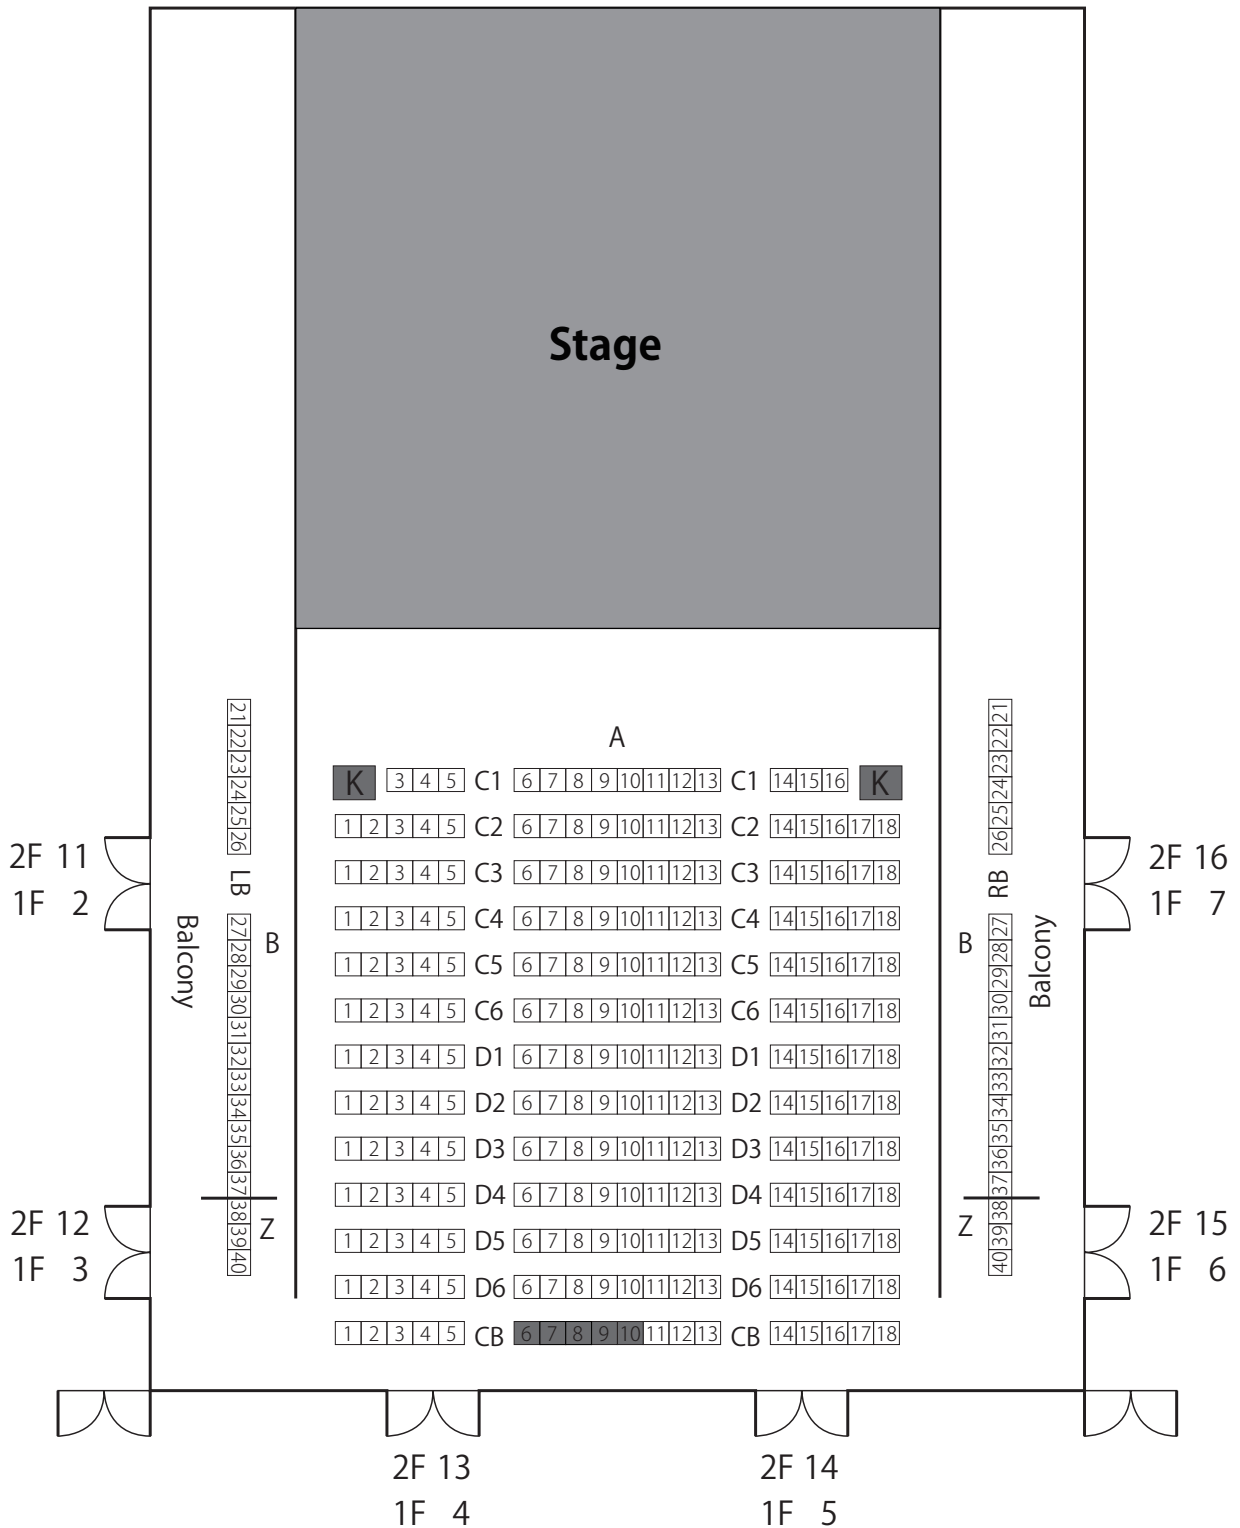

# Seven Colored Pencils

**K** : wheelchair seat

\* If the government guidelines concerning capacity limits are tightened, it is possible that we will suspend the sales of tickets.