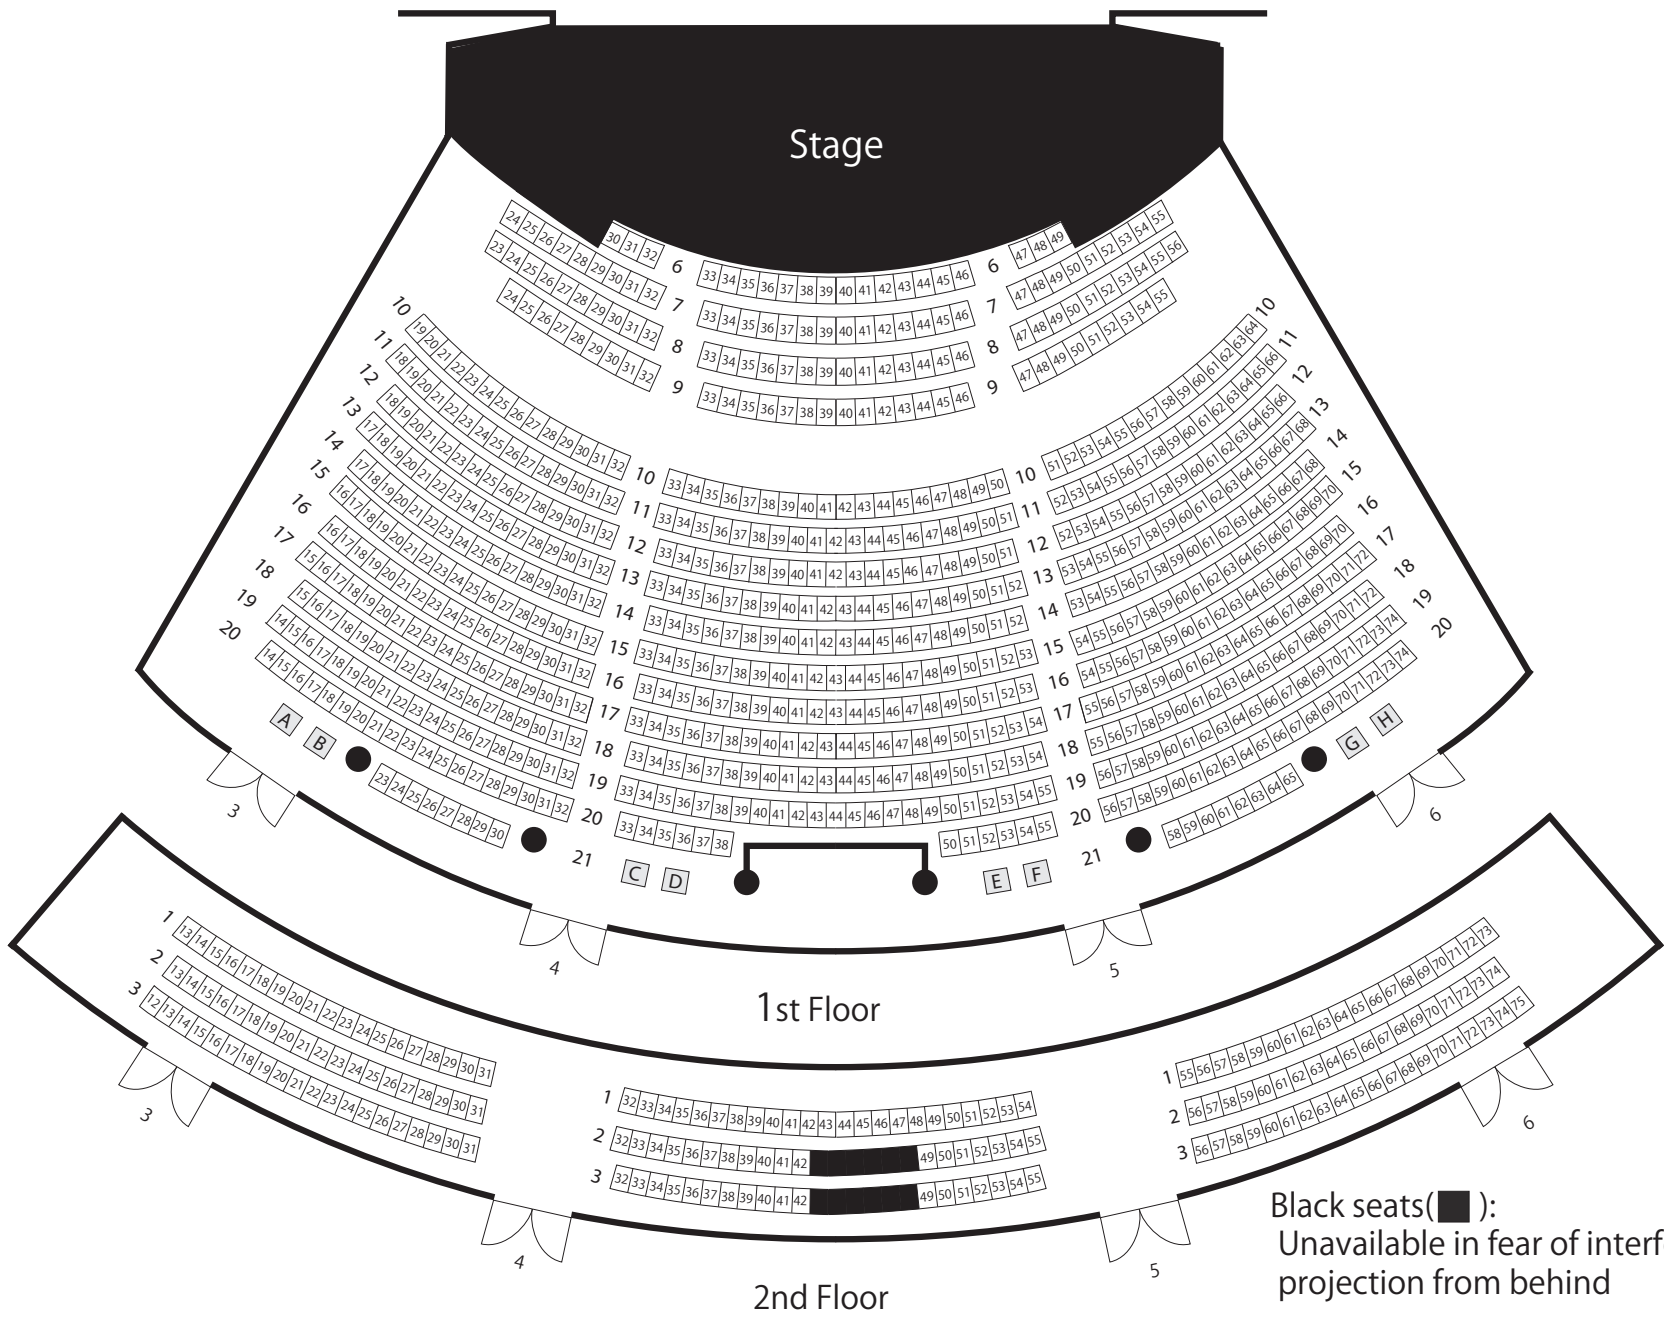

# Special Screening : Shakespeare's History Plays Series

\* If the government guidelines concerning capacity limits are tightened, it is possible that we will suspend the sales of tickets.

Black seats(■):  
Unavailable in fear of interfering the projection from behind