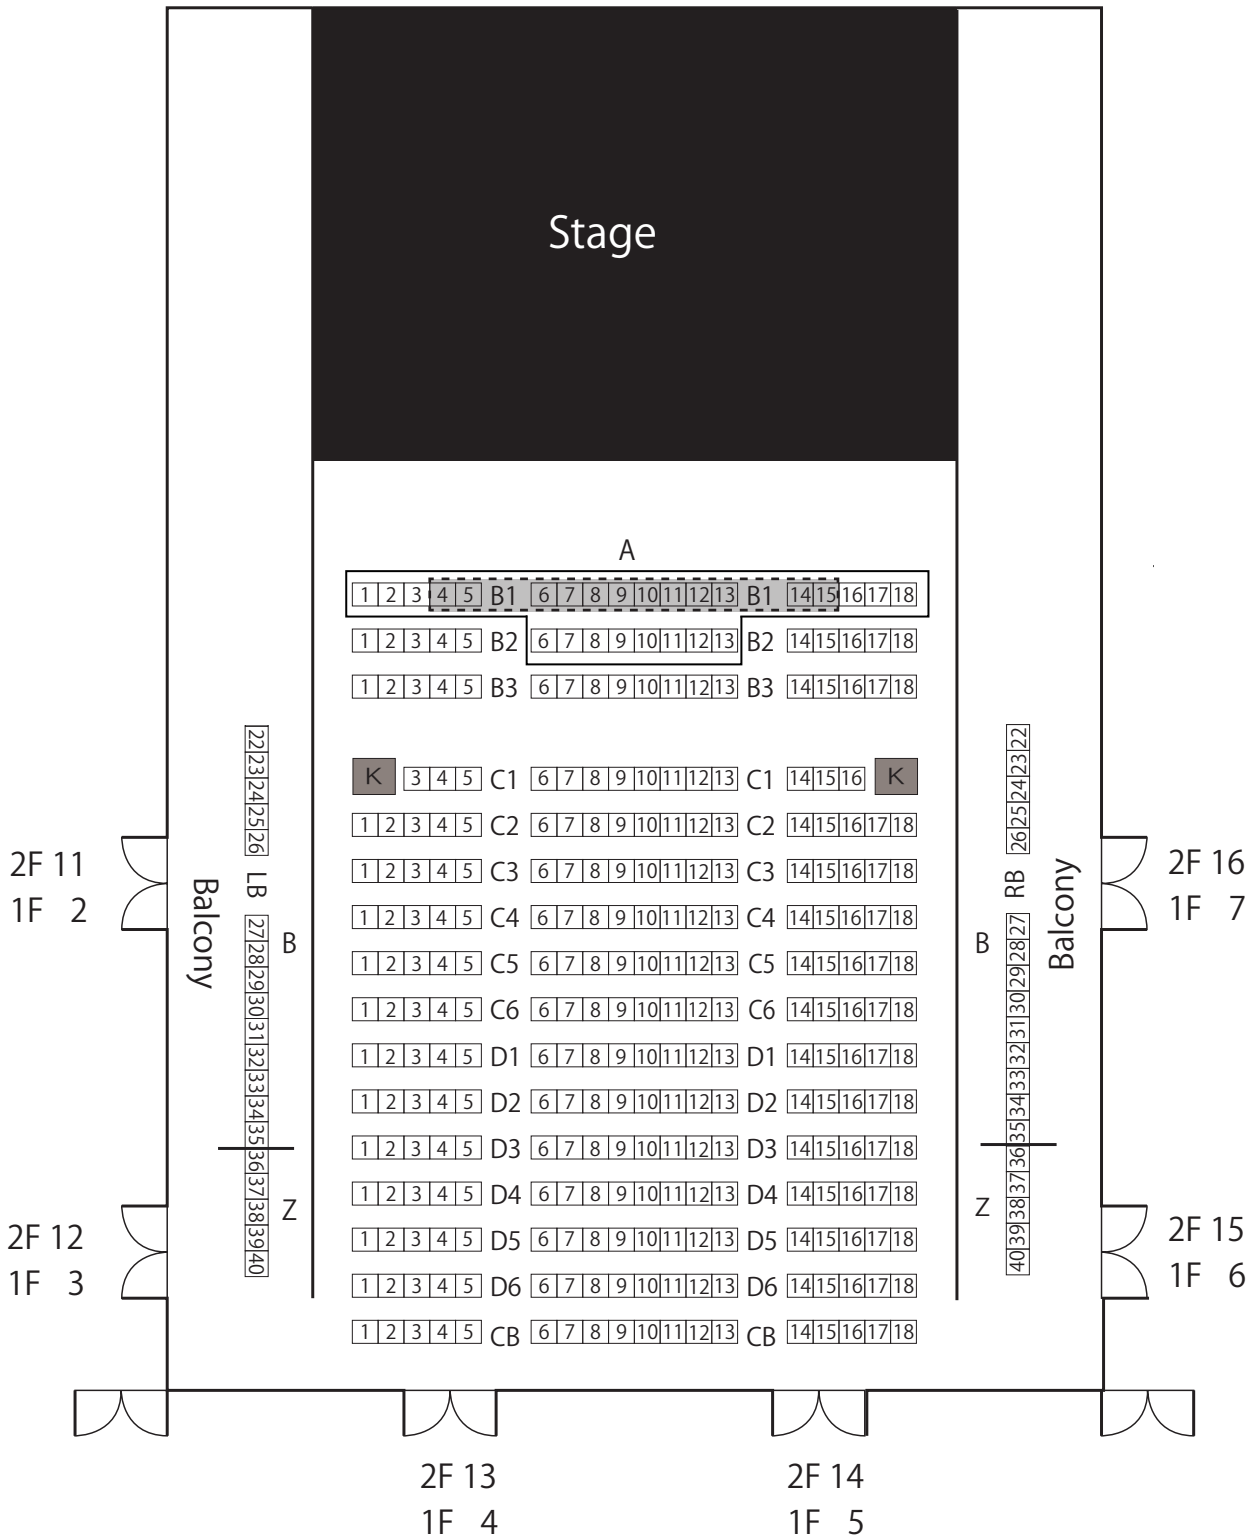

The Minotaur's Plate

K : wheelchair seat

※ Children priority area for weekend performances

(Children priority area for weekday evening performances)